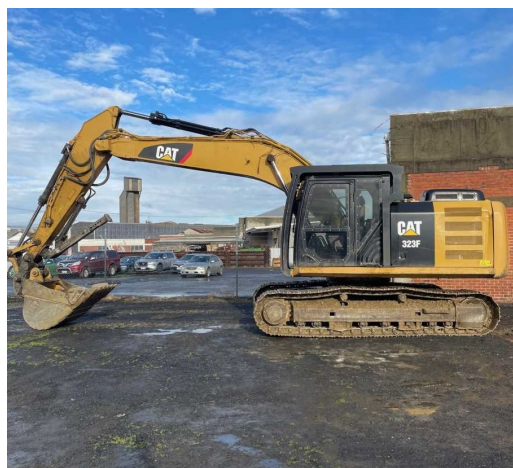

## #FSOB11 Used 2022 Volvo A30G Articulated Hauler - FSOB11

[tdxLtd.co.nz/used/410](https://tdxLtd.co.nz/used/410)

CATEGORY  
Excavators

MAKE  
Kubota

YEAR  
2014

HOURS  
3747

LOCATION  
Cambridge

**RETAIL PRICE**  
**\$20,000 NZD ex GST**

#FSOB13 Used 2021 Komatsu PC138-8 Excavator - FSOB13

[tdxltd.co.nz/used/423](http://tdxltd.co.nz/used/423)

CATEGORY  
Excavators

MAKE  
Doosan

HOURS  
13860

SIZE  
42 tonnes

LOCATION  
Christchurch

**RETAIL PRICE**  
**\$50,000 NZD ex GST**

### #U4900 Used Doosan DX420LC Excavator U4900

[tdx.ltd.co.nz/used/300](http://tdx.ltd.co.nz/used/300)

Good condition Doosan DX420LC excavator. New chains and shoes. Dig bucket, front guard.

CATEGORY  
Excavators

### #U5179 Used 2020 Yanmar ViO17 Excavator - U5179

[tdx.ltd.co.nz/used/390](http://tdx.ltd.co.nz/used/390)

CATEGORY  
Excavators

MAKE  
CAT

YEAR  
2017

HOURS  
8054

LOCATION  
Dunedin

**RETAIL PRICE**  
**\$140,000 NZD ex GST**