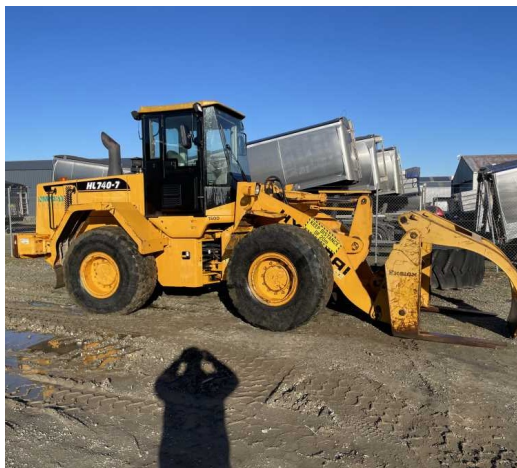

CATEGORY
Wheel Loaders

MAKE
Hyundai

YEAR
2004

HOURS
12184

LOCATION
Invercargill

RETAIL PRICE
$35,000 NZD ex GST

#U5189 Used 2004 Hyundai HL740-7 Wheel Loader - U5189

tdxltd.co.nz/used/393