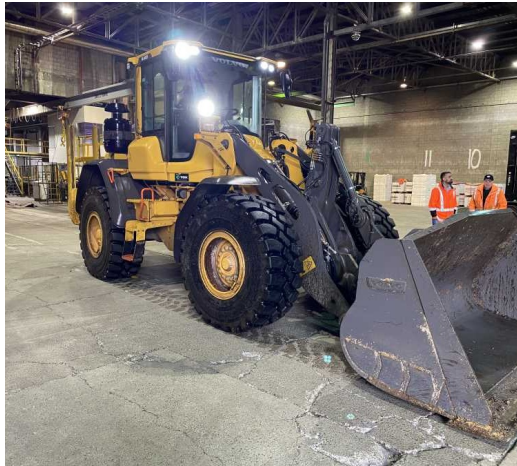

CATEGORY
Wheel Loaders

MAKE
Volvo

YEAR
2023

HOURS
894

LOCATION
Palmerston North

RETAIL PRICE
$360,000 NZD ex GST

#FOSB14 Used 2023 Volvo L90H Wheel Loader - FSOB14

tdxltd.co.nz/used/424

Used 2023 Volvo L90H Wheel Loader. Includes: Volvo Caretrack telematics, Balance of 36 month or 6000-hour Extended Component Warranty from February 2024 whichever comes first, Hydraulic 3 Functions, CDC Stick Steering (Comfort Drive Control), Logging Counterweight, Boom Suspension, Oil Bath air cleaner, Reversible Fan, Bluetooth Radio, Rear camera and monitor, Rearsense Radar Detect, Engine auto shutdown, Delayed Engine Shutdown, Auto lube, Seat Cover Fire Extinguishers, Dual Beacon Lights, L4 Tyres, Volvo GP HD H 2,7m3 2750mm Wide Bucket - modified with coupler mounts and Ensign hydraulic quick coupler