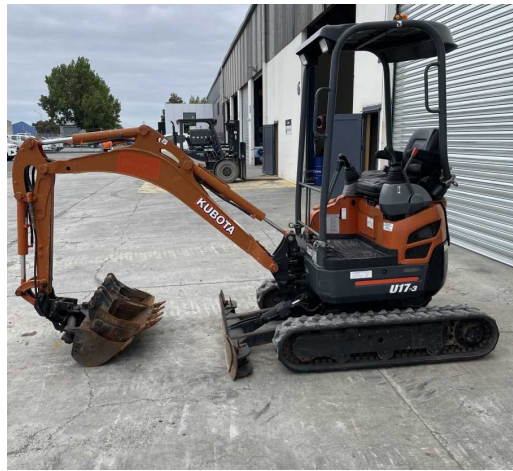

CATEGORY
Excavators

MAKE
Kubota

YEAR
2018

HOURS
2535

LOCATION
Christchurch

RETAIL PRICE
$20,000 NZD ex GST

#U5259 Used 2018 Kubota U17-3 Excavator - U5259

tdxlimited.co.nz/used/444