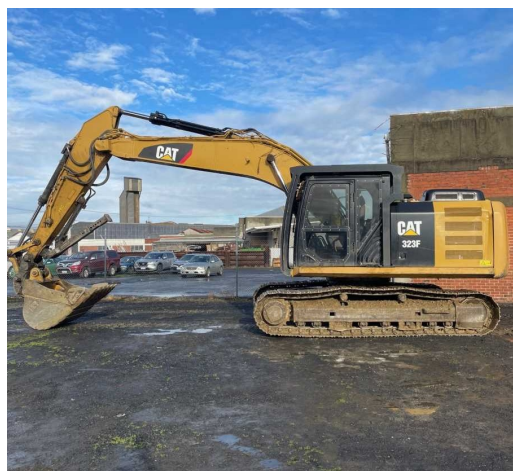

#U5226 Used 2014 Kubota U17 Excavator - U5226

tdxltd.co.nz/used/419

CATEGORY
Excavators

MAKE
Yanmar

YEAR
2012

HOURS
2555

LOCATION
Dunedin

RETAIL PRICE
\$49,000 NZD ex GST

#FSOB12 Used 2012 Yanmar ViO55-6 Excavator - FSOB12

tdxltd.co.nz/used/420

CATEGORY
Excavators

MAKE
Doosan

HOURS
13860

SIZE
42 tonnes

LOCATION
Christchurch

RETAIL PRICE
\$40,000 NZD ex GST

#U4900 Used Doosan DX420LC Excavator U4900

tdx.ltd.co.nz/used/300

Good condition Doosan DX420LC excavator. New chains and shoes. Dig bucket, front guard.

CATEGORY
Excavators

MAKE
Yanmar

YEAR
2020

HOURS
1172

LOCATION
Christchurch

RETAIL PRICE
\$25,000 NZD ex GST

#U5179 Used 2020 Yanmar ViO17 Excavator - U5179

tdx.ltd.co.nz/used/390

CATEGORY
Excavators

MAKE
CAT

YEAR
2017

HOURS
8054