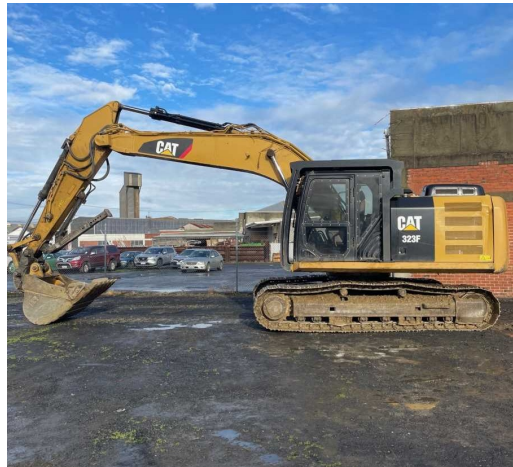

CATEGORY
Excavators

MAKE
CAT

YEAR
2017

HOURS
8054

LOCATION
Dunedin

RETAIL PRICE
$140,000 NZD ex GST

#U5133 Used 2017 CAT 323FL Excavator - U5133

tdxltd.co.nz/used/391