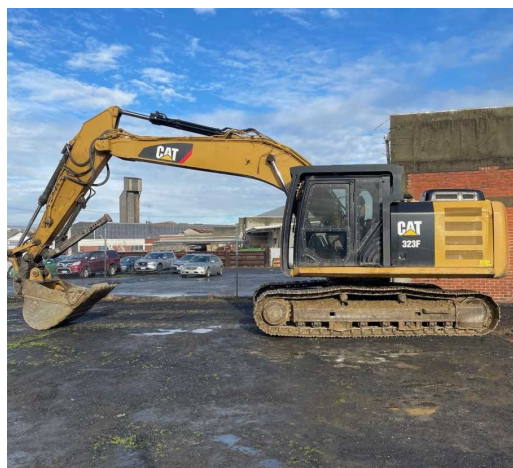

RETAIL PRICE
\$110,000 NZD ex GST

#U5145 Used 2017 CAT 326FL Excavator - U5145

tdxlimited.co.nz/used/375

CATEGORY
Excavators

MAKE
Yanmar

YEAR
2012

HOURS
2555

LOCATION
Dunedin

MAKE
Doosan

HOURS
13860

SIZE
42 tonnes

LOCATION
Christchurch

RETAIL PRICE
\$50,000 NZD ex GST

#U4900 Used Doosan DX420LC Excavator U4900

tdx.ltd.co.nz/used/300

Good condition Doosan DX420LC excavator. New chains and shoes. Dig bucket, front guard.

CATEGORY
Excavators

MAKE
Yanmar

YEAR
2020

HOURS
1172

LOCATION
Christchurch

RETAIL PRICE
\$25,000 NZD ex GST

#U5179 Used 2020 Yanmar ViO17 Excavator - U5179

tdx.ltd.co.nz/used/390

CATEGORY
Excavators

MAKE
CAT

YEAR
2017

HOURS
8054

LOCATION
Dunedin

RETAIL PRICE
\$140,000 NZD ex GST

#U5133 Used 2017 CAT 323FL Excavator - U5133

tdx.ltd.co.nz/used/391