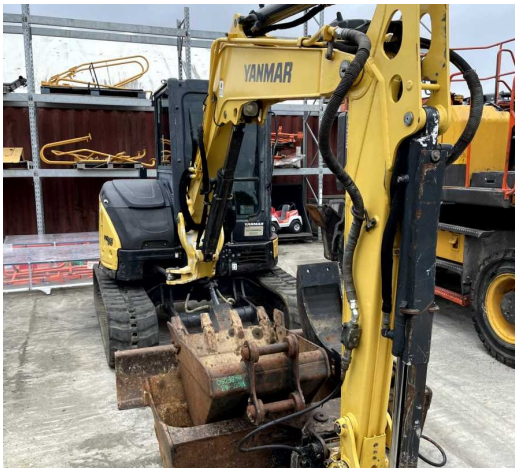

### #U5234 Used 2016 Komatsu PC450LC-8 Excavator U5234

[tdx ltd.co.nz/used/450](http://tdx ltd.co.nz/used/450)

Great workhorse well maintained all its life and in great working order.  
Comes with Double locking coupler and Armoured dig bucket.  
Inspection welcome in our Wiri Yard

### #U5236 Used 2013 Komatsu PC270LC-8 Excavator U5236

[tdx ltd.co.nz/used/451](http://tdx ltd.co.nz/used/451)

Machine is in great working condition.  
Well, maintained all its life.  
Comes with a Tilting coupler and dig bucket

### #U5272 Used 2017 Yanmar ViO45-6 Excavator U5272

[tdx ltd.co.nz/used/458](http://tdx ltd.co.nz/used/458)

Used Yanmar ViO45-6 ROPS cabin, A/C on new OEM rubber tracks, Factory dig, 300mm trench and tilt buckets.  
Recently serviced.

### #U5285 Used 2016 Yanmar Vi055-6 Excavator - U5285

[tdxlimited.co.nz/used/460](http://tdxlimited.co.nz/used/460)

Used 2016 Yanmar Vi055-6B Excavator  
Including: ROPS Cabin, Rubber Tracks, Dozer blade.  
Yanmar factory Hitch, digging bucket and 1500mm tilting wide bucket.