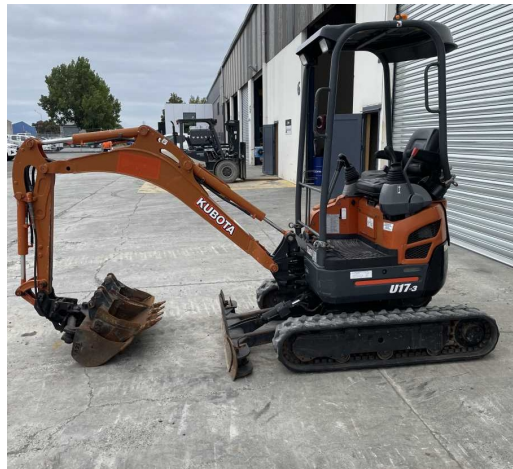

### #U5236 Used 2013 Komatsu PC270LC-8 Excavator U5236

[tdx ltd.co.nz/used/451](http://tdx ltd.co.nz/used/451)

Machine is in great working condition.  
Well, maintained all its life.  
Comes with a Tilting coupler and dig bucket

### #U5285 Used 2016 Yanmar Vi055-6 Excavator - U5285

[tdxlimited.co.nz/used/460](http://tdxlimited.co.nz/used/460)

Used 2016 Yanmar Vi055-6B Excavator  
Including: ROPS Cabin, Rubber Tracks, Dozer blade.  
Yanmar factory Hitch, digging bucket and 1500mm tilting wide bucket.

CATEGORY  
Excavators

MAKE  
Yanmar

YEAR  
2023

HOURS  
131

LOCATION  
Auckland

**RETAIL PRICE**  
**\$84,000 NZD ex GST**

#FSOB20 Used 2023 Yanmar ViO55-6 Excavator - FSOB20

[tdxltd.co.nz/used/440](https://tdxltd.co.nz/used/440)

### #U4900 Used Doosan DX420LC Excavator U4900

[tdx.ltd.co.nz/used/300](http://tdx.ltd.co.nz/used/300)

Good condition Doosan DX420LC excavator. New chains and shoes. Dig bucket, front guard.

CATEGORY  
Excavators