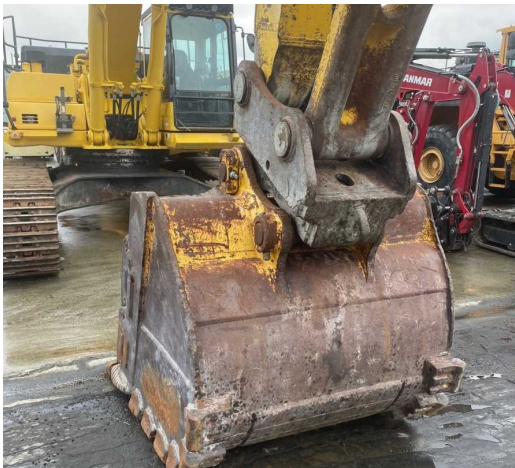

CATEGORY  
Articulated Haulers

MAKE  
Volvo

YEAR  
2021

HOURS  
3050

LOCATION  
Auckland

**RETAIL PRICE**  
**\$429,000 NZD ex GST**

#FSOB23 Used 2021 Volvo A30G Articulated Hauler - FSOB23

[tdxLtd.co.nz/used/447](https://tdxLtd.co.nz/used/447)

### #U5234 Used 2016 Komatsu PC450LC-8 Excavator U5234

[tdx ltd.co.nz/used/450](http://tdx ltd.co.nz/used/450)

Great workhorse well maintained all its life and in great working order.  
Comes with Double locking coupler and Armoured dig bucket.  
Inspection welcome in our Wiri Yard