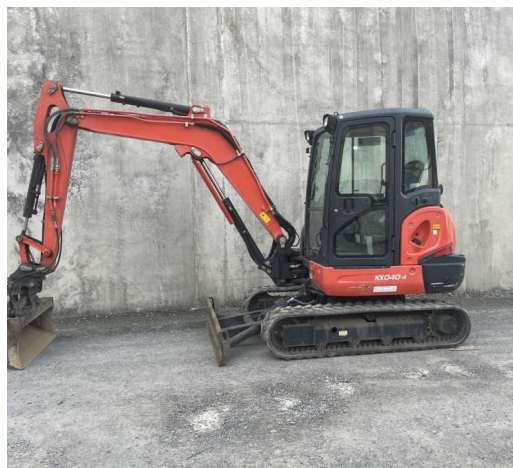

### #U5236 Used 2013 Komatsu PC270LC-8 Excavator U5236

[tdx ltd.co.nz/used/451](http://tdx ltd.co.nz/used/451)

Machine is in great working condition.  
Well, maintained all its life.  
Comes with a Tilting coupler and dig bucket

### #U5272 Used 2017 Yanmar ViO45-6 Excavator U5272

[tdx ltd.co.nz/used/458](http://tdx ltd.co.nz/used/458)

Used Yanmar ViO45-6 ROPS cabin, A/C on new OEM rubber tracks, Factory dig, 300mm trench and tilt buckets.  
Recently serviced.

CATEGORY  
Excavators

MAKE  
Yanmar

YEAR  
2016

HOURS  
6562

LOCATION  
Auckland

**RETAIL PRICE**  
**\$32,000 NZD ex GST**

### #U5285 Used 2016 Yanmar Vi055-6 Excavator - U5285

[tdxlimited.co.nz/used/460](http://tdxlimited.co.nz/used/460)

Used 2016 Yanmar Vi055-6B Excavator  
Including: ROPS Cabin, Rubber Tracks, Dozer blade.  
Yanmar factory Hitch, digging bucket and 1500mm tilting wide bucket.