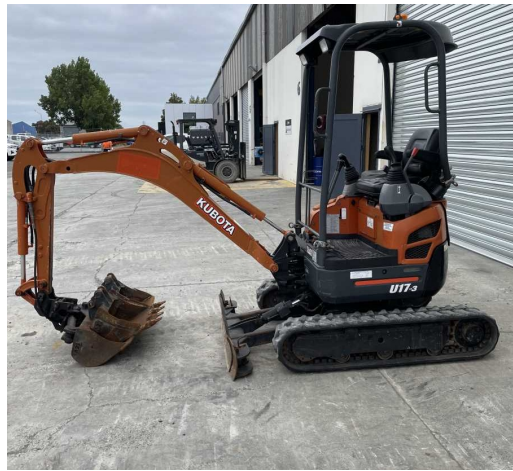

RETAIL PRICE
\$84,000 NZD ex GST

#FSOB20 Used 2023 Yanmar ViO55-6 Excavator - FSOB20

tdxltd.co.nz/used/440

CATEGORY
Excavators

MAKE
Yanmar

YEAR
2020

HOURS
1460

LOCATION
Dunedin

RETAIL PRICE
\$25,000 NZD ex GST

#U5261 Used 2020 Yanmar ViO17 Excavator - U5261

tdxltd.co.nz/used/443

CATEGORY
Excavators

MAKE
Kubota

YEAR
2014

HOURS
3747

LOCATION
Cambridge

RETAIL PRICE
\$20,000 NZD ex GST

#U5226 Used 2014 Kubota U17 Excavator - U5226

tdxltd.co.nz/used/419

CATEGORY
Excavators

MAKE
Kubota

YEAR
2018

HOURS
2535

LOCATION
Christchurch