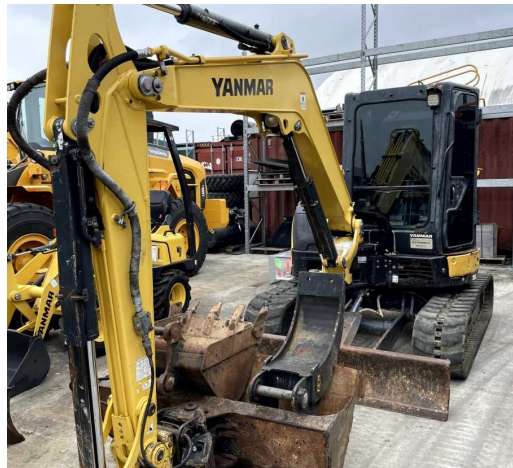

### #U5234 Used 2016 Komatsu PC450LC-8 Excavator U5234

[tdx ltd.co.nz/used/450](http://tdx ltd.co.nz/used/450)

Great workhorse well maintained all its life and in great working order.  
Comes with Double locking coupler and Armoured dig bucket.  
Inspection welcome in our Wiri Yard

### #U5236 Used 2013 Komatsu PC270LC-8 Excavator U5236

[tdx ltd.co.nz/used/451](http://tdx ltd.co.nz/used/451)

Machine is in great working condition.  
Well, maintained all its life.  
Comes with a Tilting coupler and dig bucket

### #U5272 Used 2017 Yanmar ViO45-6 Excavator U5272

[tdx ltd.co.nz/used/458](http://tdx ltd.co.nz/used/458)

Used Yanmar ViO45-6 ROPS cabin, A/C on new OEM rubber tracks, Factory dig, 300mm trench and tilt buckets.  
Recently serviced.

### #U5285 Used 2016 Yanmar Vi055-6 Excavator - U5285

[tdxlimited.co.nz/used/460](http://tdxlimited.co.nz/used/460)

Used 2016 Yanmar Vi055-6B Excavator  
Including: ROPS Cabin, Rubber Tracks, Dozer blade.  
Yanmar factory Hitch, digging bucket and 1500mm tilting wide bucket.