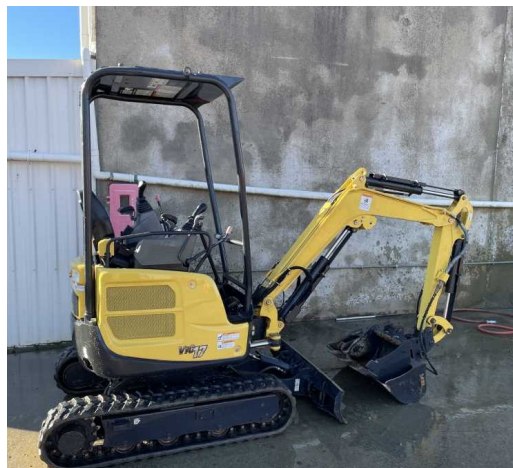

#U5168 Used 2013 Yanmar ViO35-5 Excavator - U5168

tdxltd.co.nz/used/380

CATEGORY
Excavators

MAKE
Volvo

YEAR
2018

HOURS
6880

LOCATION
Christchurch

RETAIL PRICE
\$145,000 NZD ex GST

#U5144 Used 2018 Volvo ECR235EL Excavator - U5144

tdxltd.co.nz/used/389

CATEGORY
Excavators

MAKE
Yanmar

YEAR
2020

HOURS
1170

LOCATION
Dunedin

RETAIL PRICE
\$28,000 NZD ex GST

#U5157 Used 2007 Volvo 290B Excavator - U5157

tdxlimited.co.nz/used/243

CATEGORY
Excavators

MAKE
CAT

YEAR
2017

HOURS
8054

LOCATION
Dunedin

RETAIL PRICE
\$160,000 NZD ex GST