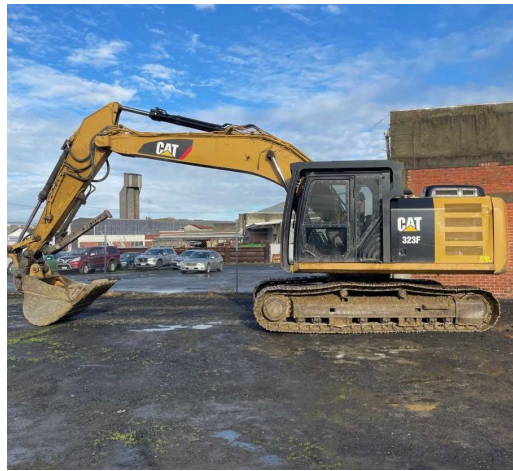

LOCATION
Christchurch

RETAIL PRICE
\$60,000 NZD ex GST

#U4900 Used Doosan DX420LC Excavator U4900

tdxltd.co.nz/used/300

Good condition Doosan DX420LC excavator. New chains and shoes. Dig bucket, front guard.

#U5179 Used 2020 Yanmar ViO17 Excavator - U5179

tdxltd.co.nz/used/390

CATEGORY
Excavators

MAKE
Volvo

YEAR
2007

HOURS
13081

LOCATION
Christchurch

RETAIL PRICE
\$50,000 NZD ex GST

#U5157 Used 2007 Volvo 290B Excavator - U5157

tdxlimited.co.nz/used/243

CATEGORY
Excavators

MAKE
CAT

YEAR
2017

HOURS
8054

LOCATION
Dunedin

RETAIL PRICE
\$160,000 NZD ex GST