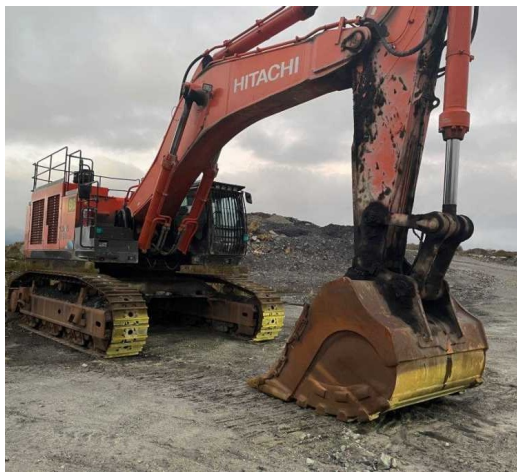

#U4900 Used Doosan DX420LC Excavator U4900

tdx.ltd.co.nz/used/300

Good condition Doosan DX420LC excavator. New chains and shoes. Dig bucket, front guard.

CATEGORY
Excavators

MAKE
Yanmar

YEAR
2020

HOURS
1172

LOCATION
Nelson

RETAIL PRICE
\$50,000 NZD ex GST

#U5069 Used CAT 320D Excavator - U5069

tdxlimited.co.nz/used/352

CATEGORY
Excavators

MAKE
Volvo

YEAR
2021

HOURS
650

LOCATION
Christchurch

RETAIL PRICE
\$260,000 NZD ex GST

#U4909 Used 2021 Volvo EC220EL Excavator - U4909

tdxlimited.co.nz/used/358

CATEGORY
Excavators

MAKE
Hitachi

YEAR
2018

HOURS
11765

Good condition 2011 Volvo L180F wheeled loader, Good tyres, Boom suspension, Oil bath air cleaner, reversing fan, 4.4 meter GP bucket.

Hours: 14669

\$135,000 + GST

Located at TDX Nelson

Contact Trevor New port 027 643 7200