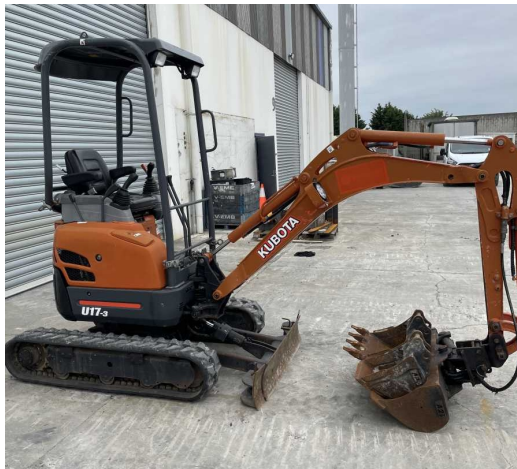

### #U5236 Used 2013 Komatsu PC270LC-8 Excavator U5236

[tdx ltd.co.nz/used/451](http://tdx ltd.co.nz/used/451)

Machine is in great working condition.  
Well, maintained all its life.  
Comes with a Tilting coupler and dig bucket

CATEGORY  
Excavators

MAKE  
Yanmar

YEAR  
2023

HOURS  
131

LOCATION  
Auckland

**RETAIL PRICE**  
**\$84,000 NZD ex GST**

#FSOB20 Used 2023 Yanmar ViO55-6 Excavator - FSOB20

[tdxltd.co.nz/used/440](https://tdxltd.co.nz/used/440)

### #U4900 Used Doosan DX420LC Excavator U4900

[tdx.ltd.co.nz/used/300](http://tdx.ltd.co.nz/used/300)

Good condition Doosan DX420LC excavator. New chains and shoes. Dig bucket, front guard.

CATEGORY  
Excavators