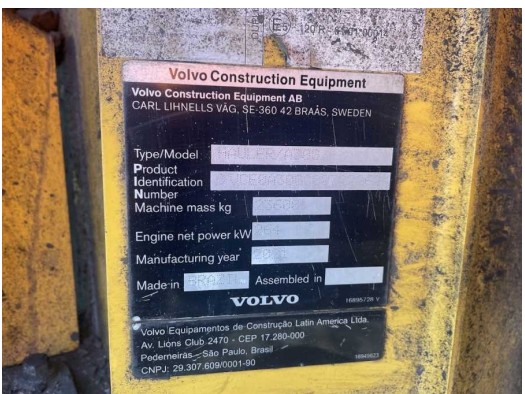

Volvo Construction Equipment
Volvo Construction Equipment AB
CARL LIGNELLS VAG, SE-360 42 BRAAS, SWEDEN

Type/Model
Product
Identification
Number
Machine mass kg
Engine net power kW
Manufacturing year
Made-in Assembled in

VOLVO

Volvo Equipamentos de Construção Latin America Ltda.
Av. Lions Club, 2470 - CEP: 17.280-000
Pedreira - São Paulo, Brasil
CNPJ: 29.307.809/0001-90